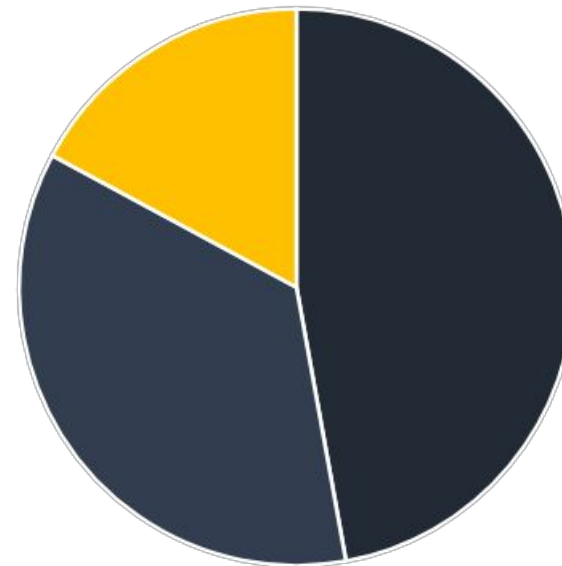

## Idling Motion

Seamless smooth motion

Weight compensated to work for all users

Reduces stress and promotes blood flow

- Forward Active
- Idling
- Reclined

# Recline

Relaxation and opening of body

Improves spinal health

Promotes blood and oxygen flow

Weight compensated to work for all users

- Forward Active
- Idling
- Reclined